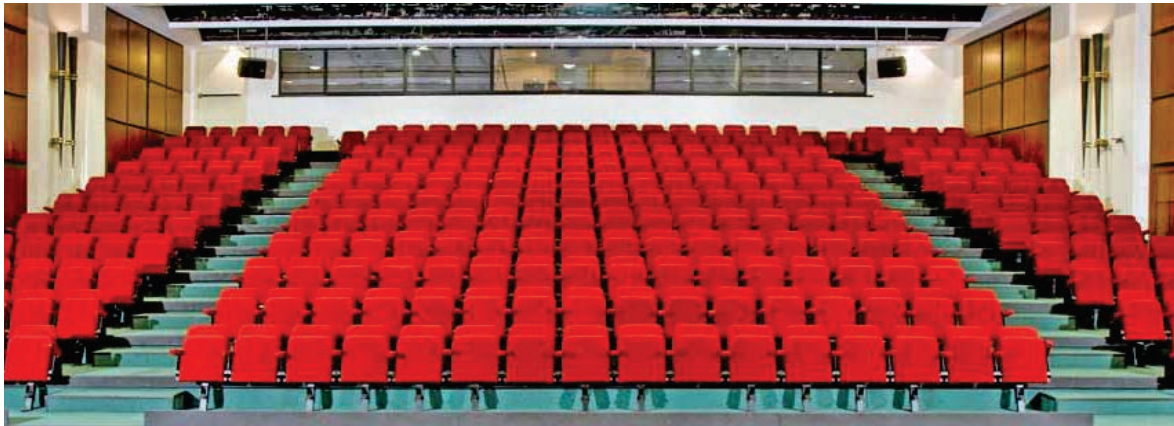

Pullman
HOTELS

WORLD TRADE CENTER®
BUCHAREST
CONFERENCE CENTER

Conference Center

Pullman Bucharest World Trade Center offers comfort and high tech facilities, providing you the ideal working conditions for seminars, video-conferences or meetings, with simultaneous translation services.

- 9 fully equipped meeting rooms; most of them naturally lit.
- New York, 350-seat amphitheater
- 800 sqm of multifunctional space in the World Trade Plaza for meetings, seminars, conferences, exhibitions and product launches
- Salon Darclée, ideal for organizing small receptions or press conferences.