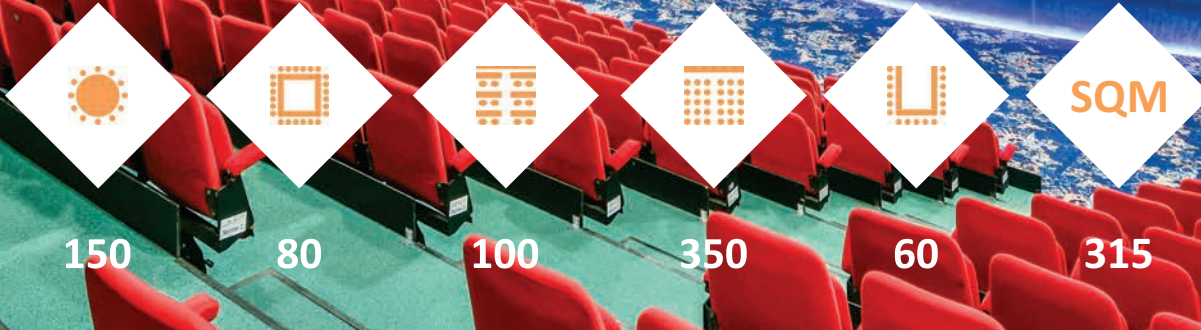

NEW YORK

MEETING ROOM

pullman
HOTELS AND RESORTS